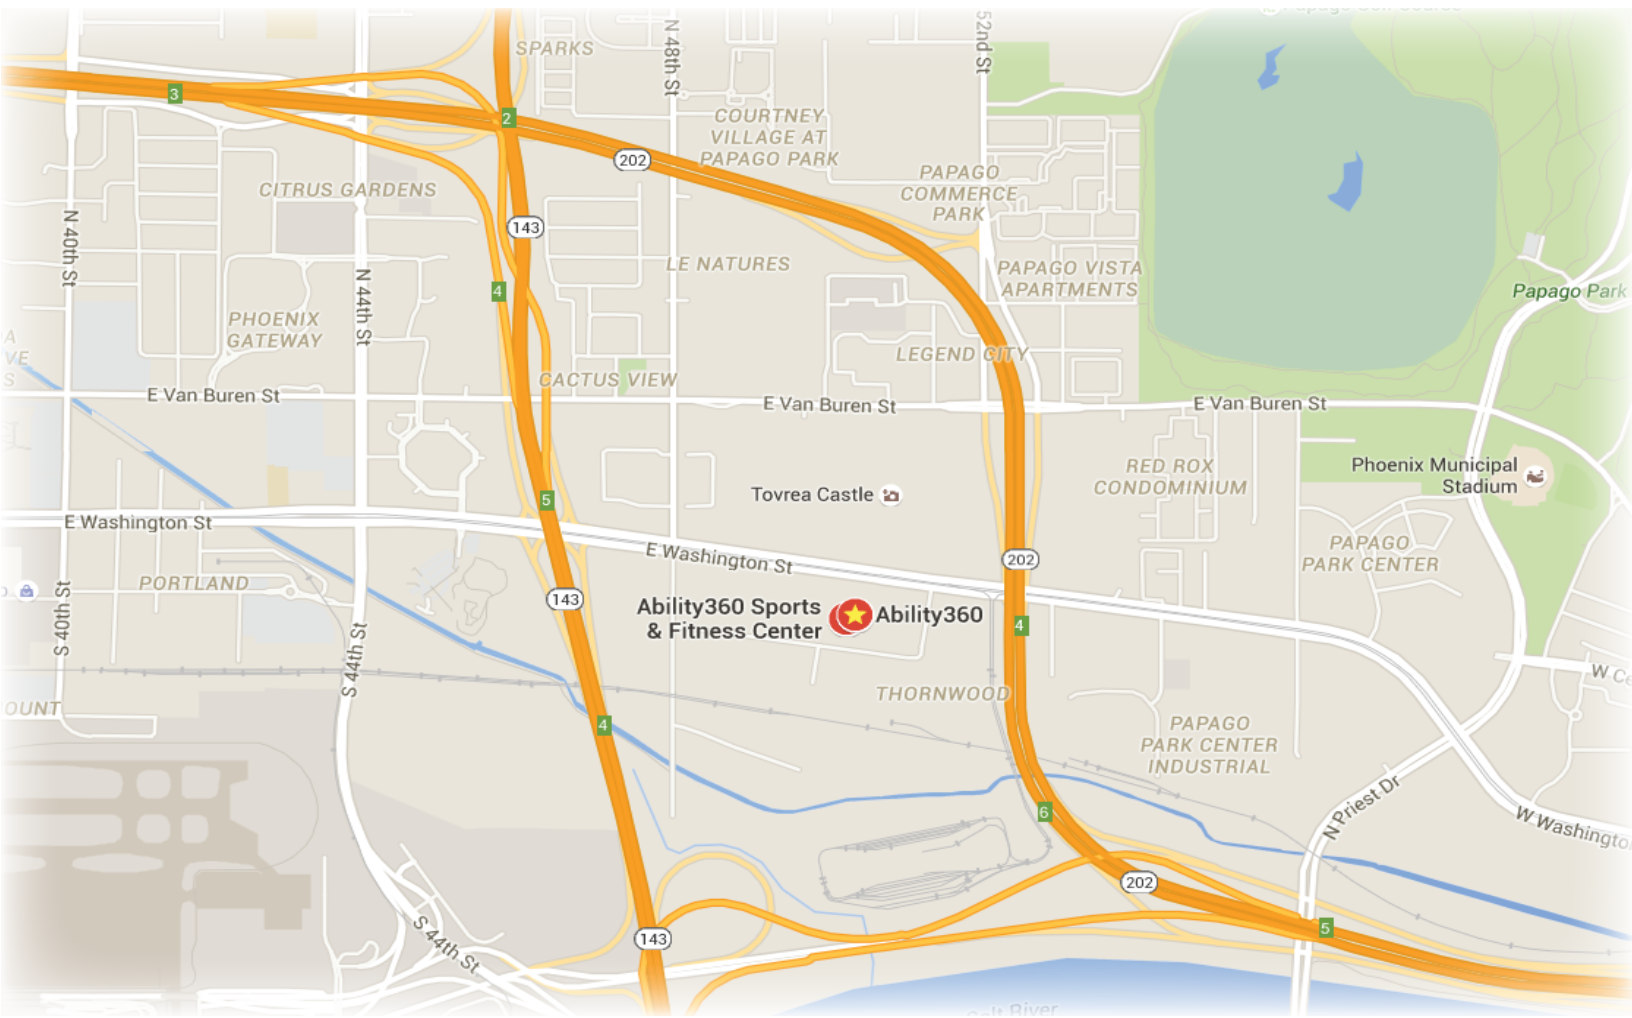

ABILITY360

CENTER

The Ability360 Center is located at 5025 E. Washington St. in Phoenix, AZ. The center is on the south side of Washington between 48th St. and 51st St.

From North Phoenix

- Take Interstate 17 south to Exit 200A and follow signs to Interstate 10 east
 - Follow directions from the west valley from this point
- Or
- Take AZ-51 south to its conclusion and merge right to gain access to the AZ-202 Red Mountain Freeway
 - Follow directions from the west valley starting with step two

From the west valley

- Take Interstate 10 east to Exit 147A for the AZ-202 Red Mountain Freeway
- Continue east on the AZ-202 to Exit 3 for the AZ-143
- Traveling south, merge right for the Washington St. exit
- Take a left on Washington St., traveling east to the Ability360 Center, which will be located on the right

From the east valley

- Take AZ-202 Red Mountain Freeway west to Exit 4 for Van Buren/52nd St.
 - Turn left on Van Buren and travel west to 48th St.
 - Turn left on 48th St. and travel south to Washington St.
- Turn left on Washington St. and continue east to the Ability360 Center, which will be located on the right

From south Phoenix

- Take AZ-143 north to Exit 4 for Washington St.
- Take a right on Washington St., traveling east to the Ability360 Center, which will be located on the right